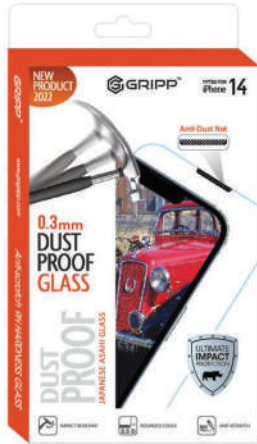

GRIPP TEMPERED GLASS

Gripp 0.3mm Dust Proof Glass
14 / 14 Plus / 14 Pro / 14 Pro Max
MRP: 2190/-

GR-IP14-DPTGC
GR-IP14P-DPTGC
GR-IP14M-DPTGC
GR-IP14PM-DPTGC

Gripp 3D Dust Proof Glass
14 / 14 Plus / 14 Pro / 14 Pro Max
MRP: 2990/-