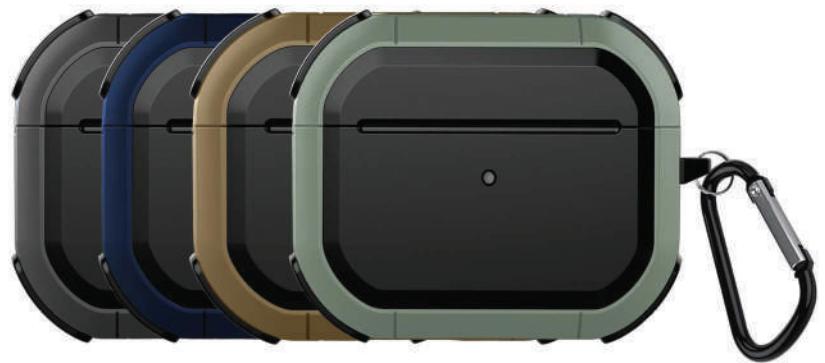

Gripp ARMOR AirPods (3rd generation)
Protective Rugged Case
MRP: 1690/-
GR-ARPOD3-ARMBLK | GR-ARPOD3-ARMBLU
GR-ARPOD3-ARMBRN | GR-ARPOD3-ARMGRN