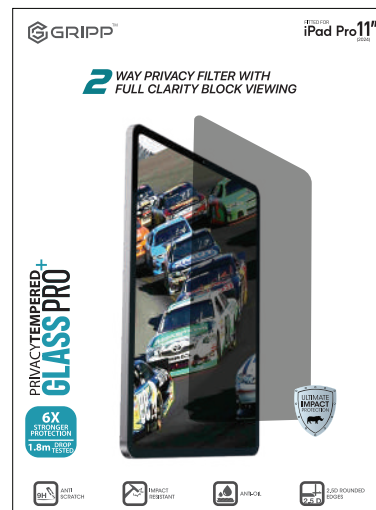

iPad Pro 11"
Gripp Privacy Glass
GR-IP11(24)-PRTGC
MRP: 2690/-

iPad Air 11"
GR-IPA11(24)-PRTGC
MRP: 2690/-