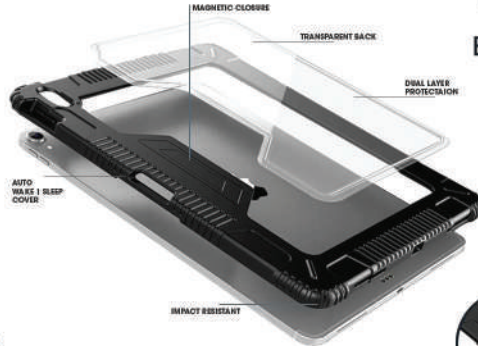

IPAD CASES

ARMOR

IMPACT PROTECTION

Exceeds military standards for drop and shock

Military-Grade
MIL STD 810G-516.6