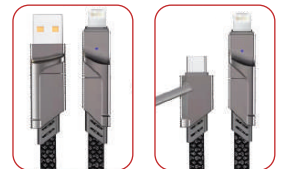

# ACCESSORIES

**Powerup Quad Max 4in1 Cable**  
MRP: 1990/-  
PUP-QM4N1-YEL

USB  
to  
Lightning

Type-C  
to  
Lightning

USB  
to  
Type-C

Type-C  
to  
Type-C

**Powerup Quad Max 4in1  
Zinc Alloy Cable**  
MRP: 1990/-  
PUP-QM4N1-COP