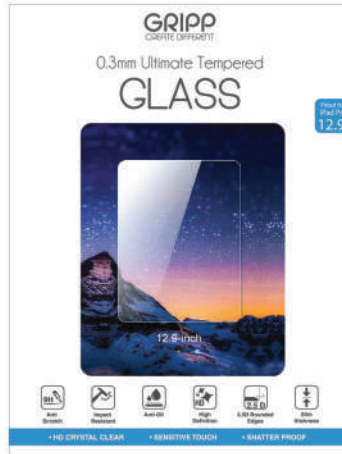

Gripp Tempered Glass
0.3MM - GR-129IPA(NEW)-TCC