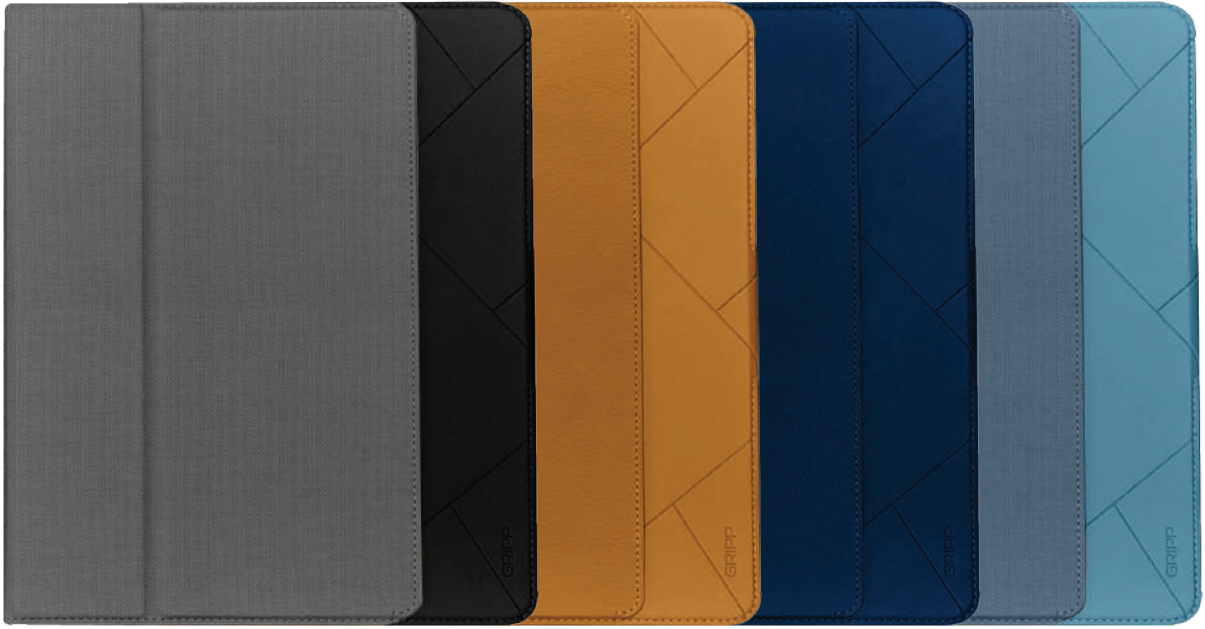

IPAD CASES

MELON

10.9"

MRP: 3490/- (Grey/Black, Yellow, Dark Blue, Sky Blue)

GR-IP109-MELGRBK

GR-IP109-MELSBLU

GR-IP109-MELYEL

GR-IP109-MELDBLU

11"

MRP: 3490/- (Grey/Black, Yellow, Dark Blue, Sky Blue)

GR-IP11(22)-MELGRBK

GR-IP11(22)-MELSBLU

GR-IP11(22)-MELYEL

GR-IP11(22)-MELDBLU

Air 11" (2024)

MRP: 3490/- (Grey/Black, Sky Blue)

GR-IPA11(24)-MELGRBK

GR-IPA11(24)-MELSBLU

Pro 11" (2024)

MRP: 3490/- (Grey/Black)

GR-IP11(24)-MELGRBK

Air 13" (2024)

MRP: 3990/- (Grey/Black)

GR-IPA13(24)-MELGRBK

Pro 13" (2024)

MRP: 3990/- (Grey/Black)

GR-IP13(24)-MELGRBK