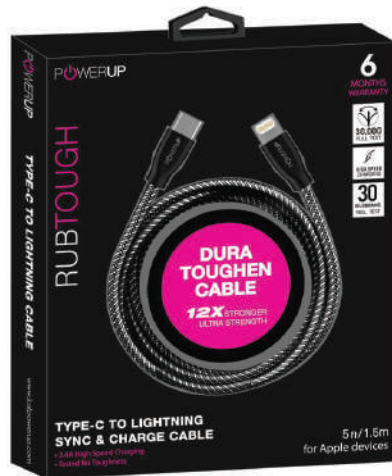

Powerup 1.5M Type-C to Lightning Cable
MRP: 1690/-
PUP-TCTL-15BK