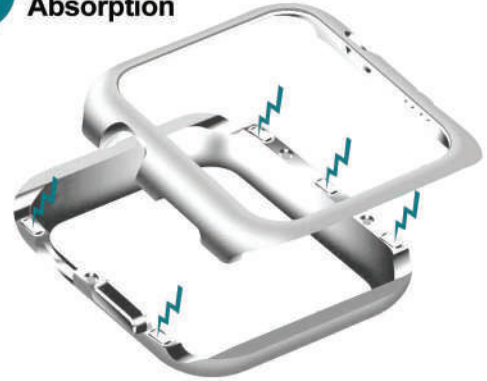

## Gripp REVERSER Silicone Magnetic Watch Strap

MRP: 2990/-

**45 mm**

GR-REV45-WRRD | GR-REV45-GRYL | GR-REV45-CMBK  
 GR-REV45-GROR | GR-REV45-GRBL | GR-REV45-GRBK  
 GR-REV45-PKWH

**41 mm**

GR-REV41-WRRD | GR-REV41-GRYL | GR-REV41-CMBK  
 GR-REV41-GROR | GR-REV41-GRBL | GR-REV41-GRBK  
 GR-REV41-PKWH

# Gripp Apple Watch Bumper

**Gripp DEFENCE Apple Watch**  
Soft Bumper with screen protector  
MRP: 1190/-

**45 MM**

- GR-45WB-DEFBLK
- GR-45WB-DEFBLU
- GR-45WB-DEFRED
- GR-45WB-DEFGRN

**41 MM**

- GR-41WB-DEFBLK
- GR-41WB-DEFBLU
- GR-41WB-DEFRED
- GR-41WB-DEFGRN

**Gripp PROTEC Apple Watch**  
Magnetic Bumper (44mm)  
MRP: 1690/-

GR-44WMB-BLK | GR-44WMB-SIL

**Strong Magnetic Absorption**

**Gripp DEFENCE 49mm WATCH BUMPER**

MRP: 1490/-

- GR-49WB-DEFBLK | GR-49WB-DEFGRY
- GR-49WB-DEFTPT