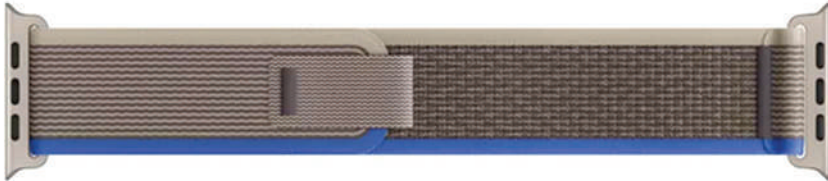

AVAILABLE IN
45mm | 49mm

Gripp GLEN WATCH STRAP

MRP: 2290/-

GR-GLN49-BLK | GR-GLN49-WHT
GR-GLN49-ORG | GR-GLN49-GRN