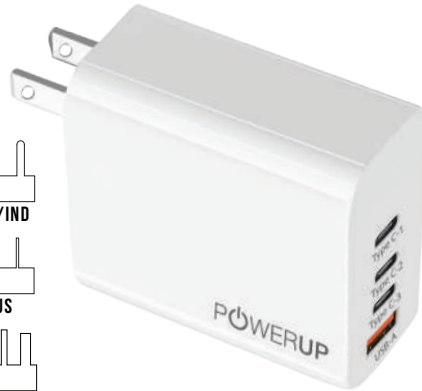

Powerup 120w Wall Charger
MRP: 8990/-
PUP-GWC4P-WHT