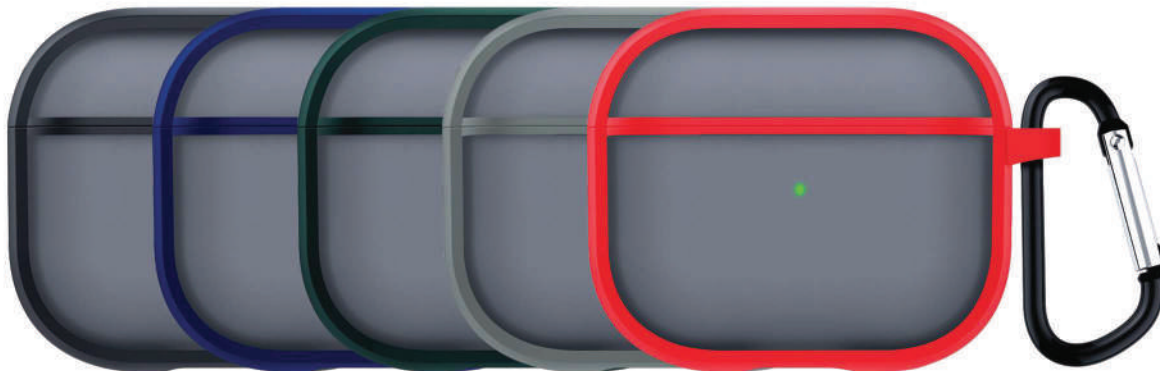

Gripp BOLT AirPods (3rd generation)
Protective Matte Case
MRP: 1690/-
GR-ARPOD3-BLTBLK | GR-ARPOD3-BLTBLU | GR-ARPOD3-BLTGRN
GR-ARPOD3-BLTGRY | GR-ARPOD3-BLTRED