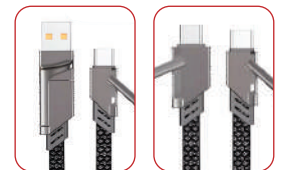

USB
to
Type-C

Type-C
to
Type-C